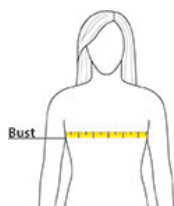

## PRODUCT MEASUREMENTS

	XS	S	M	L	XL	XXL	3XL	4XL
Size	2	4/6	8/10	12/14	16/18	20/22	24/26	28/30
Body Length at Back	26	26 1/2	27	27 1/2	28	28 1/2	29	29 1/2
Bust	17 3/4	18 3/4	19 3/4	21 1/4	22 3/4	24 1/4	26 1/4	28 1/4
Sleeve Length from Center Back	14	14 1/2	15	15 5/8	16 1/4	16 7/8	17 1/2	18 1/8

**Body Length at Back:** Measured from high point shoulder to finished hem at back.

**Bust:** Measured across the chest one inch below armhole when laid flat.

**Sleeve Length from Center Back:** Measure from Center Back neck to shoulder point to sleeve hem.

## SIZE CHARTS

	XS	S	M	L	XL	XXL	3XL	4XL
Size	2	4/6	8/10	12/14	16/18	20/22	24/26	28/30
Bust	32-34	35-36	37-38	39-41	42-44	45-47	48-51	52-55

## HOW TO MEASURE

---